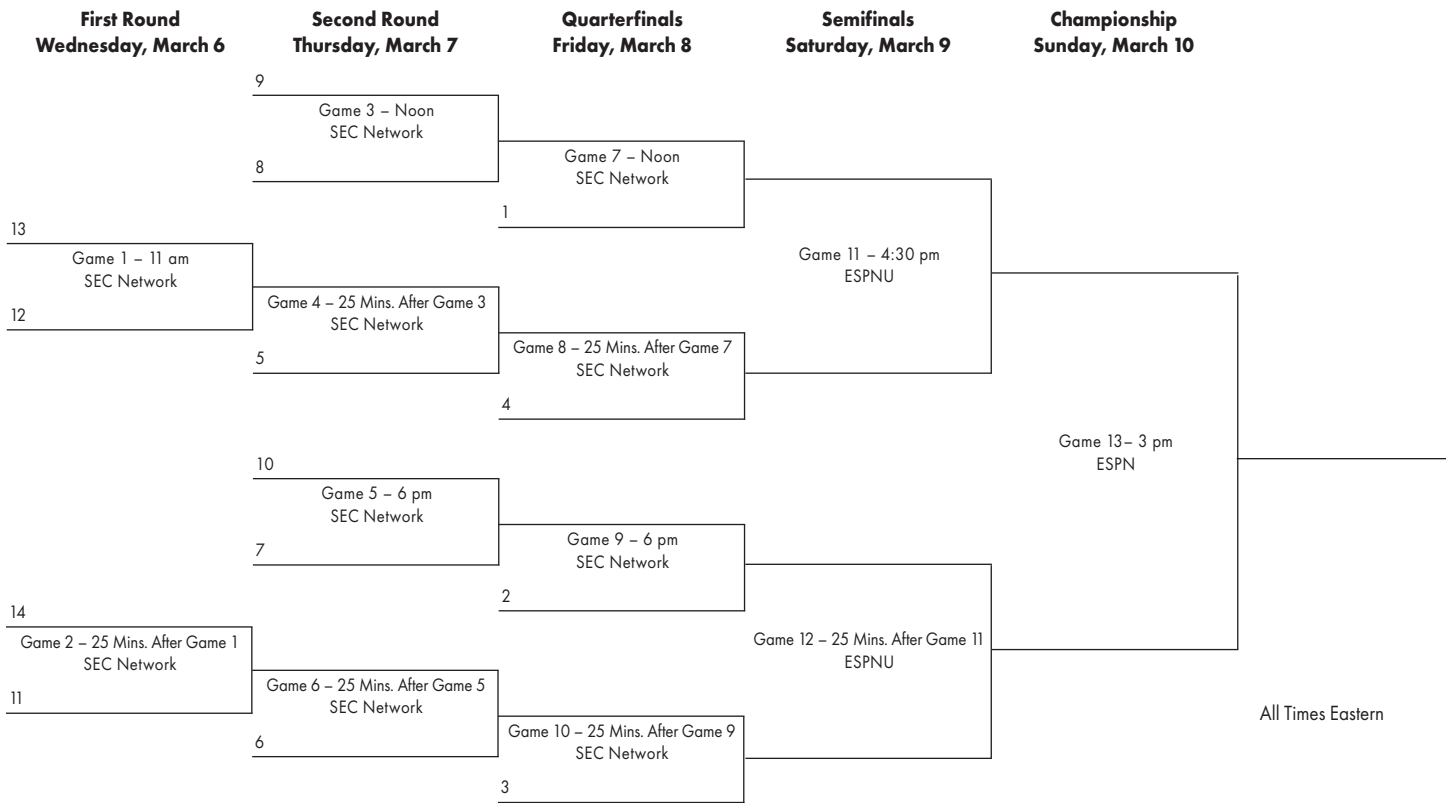

SEC TOURNAMENT

2024 SEC BASKETBALL TOURNAMENT • BON SECOURS WELLNESS ARENA • GREENVILLE, S.C.

Beginning with its inception and through 1986, the tournament was held at campus sites. The tournament was then sent to Albany, Ga., which served as the site for six years from 1987-92. The tournament then moved to Chattanooga, Tenn., where it was held from 1993-2000, with the exception of 1998 when the tournament moved to Columbus, Ga.